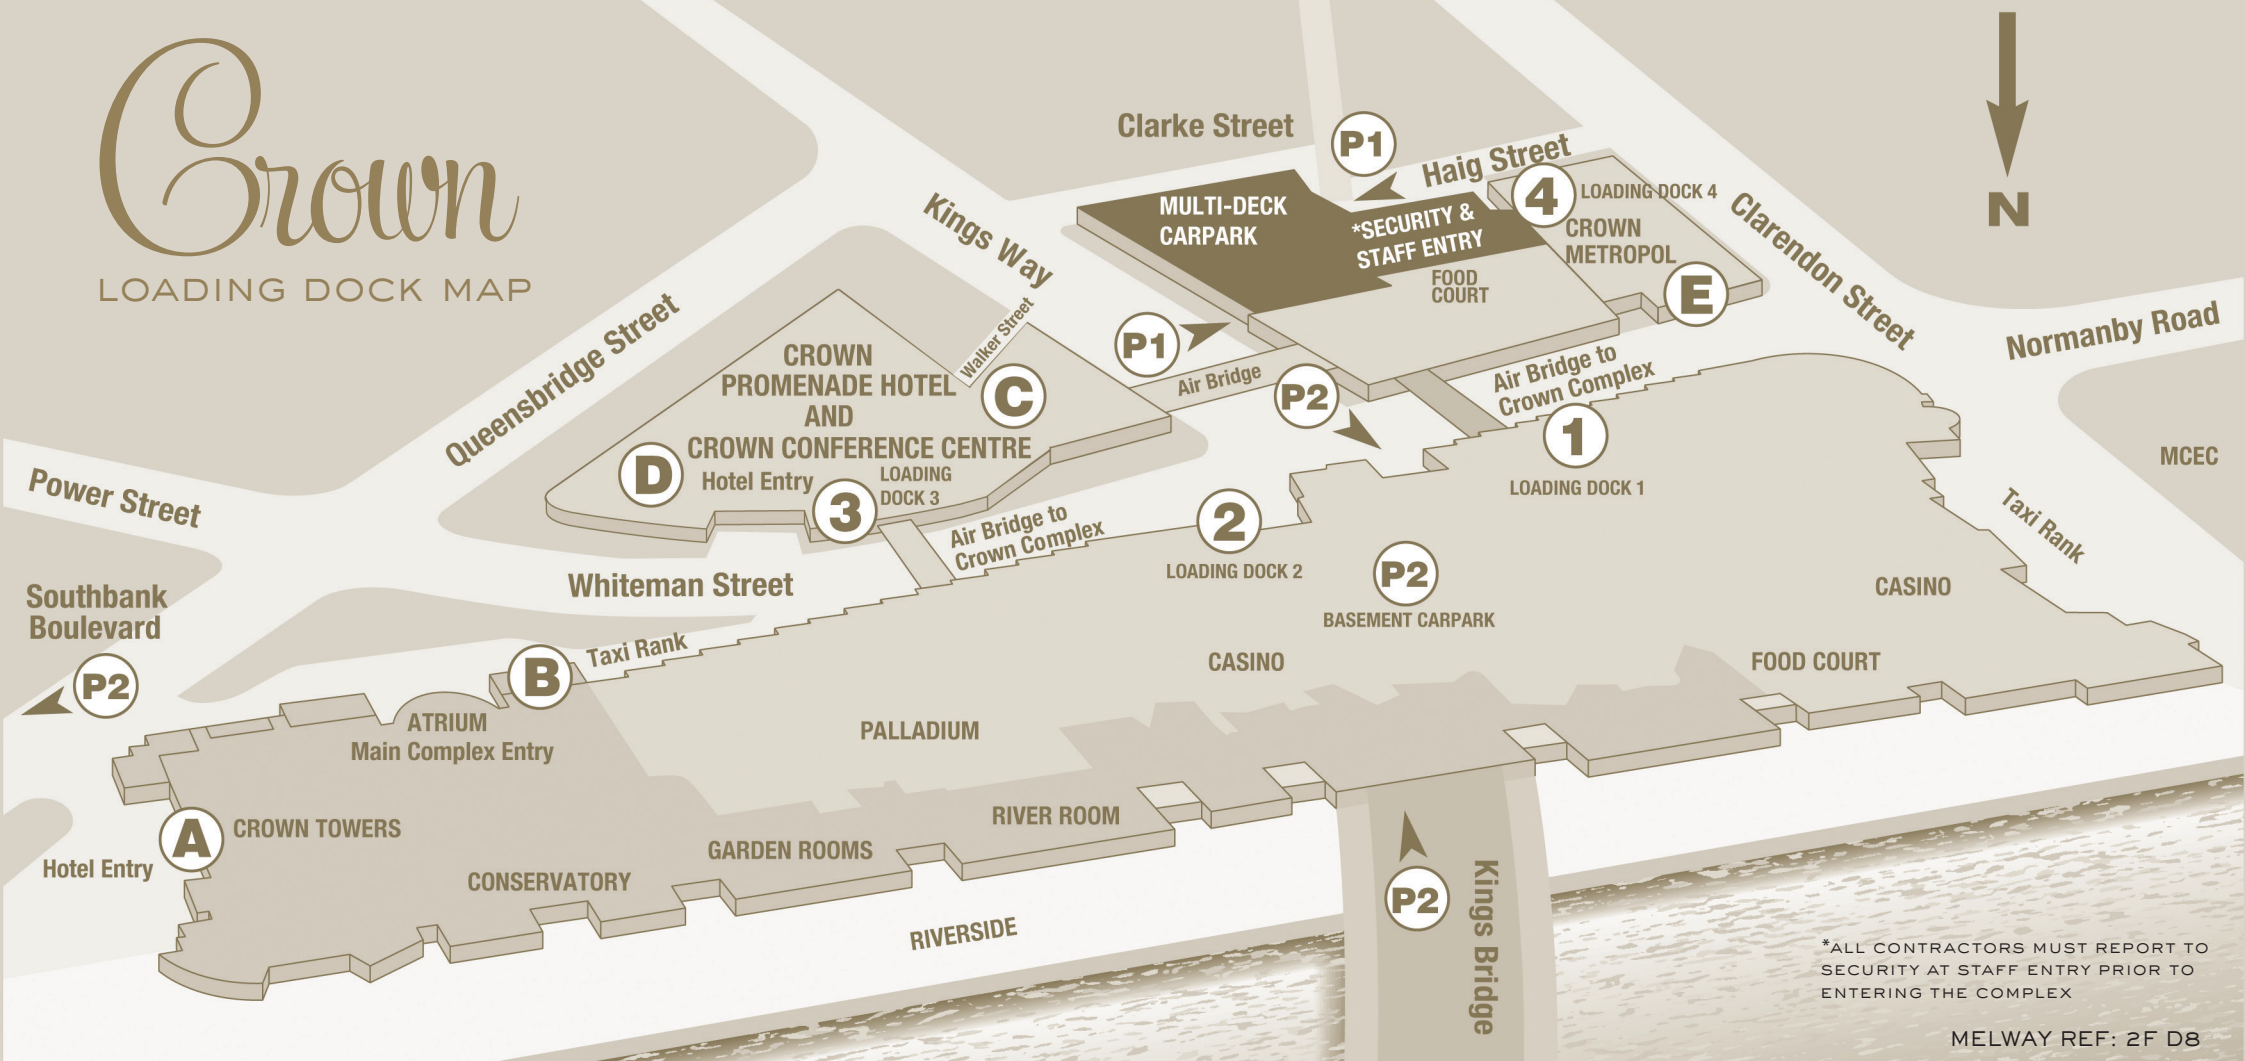

Crown

LOADING DOCK MAP

*ALL CONTRACTORS MUST REPORT TO SECURITY AT STAFF ENTRY PRIOR TO ENTERING THE COMPLEX

MELWAY REF: 2F D8

A

Crown Towers

Enter via Crown Towers main hotel entrance on Whiteman Street or Queensbridge Street.

Garden Rooms - L1
Palladium - L1
River Room - L1
Crown Spa - L3

E

Crown Metropol

Enter via Crown Metropol main entrance on Whiteman Street or Haig Street.

The Office Meeting Rooms 1 - 4 - L3
The Office Boardrooms - L3
ISIKA - L27

B

Main Crown Complex

Enter via main complex entrance via Whiteman or Queensbridge Streets.

1 + 2

Please ensure all deliveries include the following information: Name of your Crown Event Manager, event date, event name. Addressed to: Crown Banquets, Loading Dock 2, 8 Whiteman Street, Southbank, VIC 3006. Ph. (03) 9292 8888

D

Crown Promenade Hotel

Enter via Crown Promenade Hotel main entrance via Whiteman Street off Queensbridge Street.

A WORLD OF ENTERTAINMENT.™